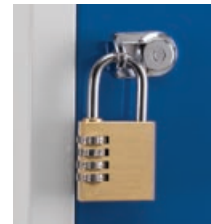

Attractive grey steel body with a choice of bright blue or light grey doors and 2 different lock options – at unbelievably low prices!

- ▲ 1,2,3,4 or 6 door options
- ▲ 1800mm high x 300mm wide by either 300mm or 450mm deep
- ▲ Anti-bacterial powder coated – Blue (RAL 5017) and Grey (RAL7035)
- ▲ Standard key lock or swivel catch locking options
- ▲ Louvred doors for ventilation
- ▲ Strong steel construction
- ▲ Master keys available on request

Two lock types available

Standard Key Lock (supplied with 2 keys)

Swivel Catch lock option for use with padlock (padlock not supplied)

AVAILABLE FROM STOCK

2000 differ keys, cut on both sides to increase strength