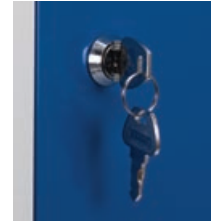

Attractive grey steel body with a choice of bright blue or light grey doors and 2 different lock options – at unbelievably low prices!

- ▲ 1,2,3,4 or 6 door options
- ▲ 1800mm high x 300mm wide by either 300mm or 450mm deep
- ▲ Anti-bacterial powder coated – Blue (RAL 5017) and Grey (RAL7035)
- ▲ Standard key lock or swivel catch locking options
- ▲ Louvred doors for ventilation
- ▲ Strong steel construction
- ▲ Master keys available on request

Two lock types available

Standard Key Lock (supplied with 2 keys)

Swivel Catch lock option for use with padlock (padlock not supplied)

AVAILABLE FROM STOCK

2000 differ keys, cut on both sides to increase strength